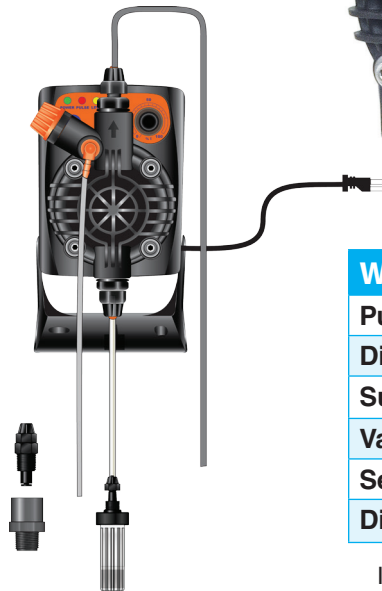

ETATRON

AMERICA

Vehicle Wash Electric Diaphragm Metering Pump

The PKX diaphragm dosing pump is simple to use, highly reliable, and provides a compact design.

PKX ACCURATELY INJECTS:

- Presoaks
- Detergents
- Waxes
- Drying Aids

Long lasting unique one-piece Teflon® diaphragm design!
Range from .55 to 2.81 ounces per minute.

Standard Features
Adjustable while running
Flashing LED indicates pump is operating
Hot water applications up to 140°F
Manual air bleed pump head for fast priming
Wall or base mounting option
Suction stops immediately when powered off
24 or 120V - 50/60 Hz
Adjustable from 0 to 100%
IP65 acid resistant housing
Polypropylene housing

Wetted Parts	Materials
Pump Head	Polypropylene
Diaphragm	Teflon®
Suction Tube	PVC
Valves	Viton
Seals	Viton
Discharge Tube	Polyethylene

Includes a 6 1/2' (2 meters) suction tubing, 13' (4 meters) discharge tubing, mounting hardware, foot valve, and injection fitting.